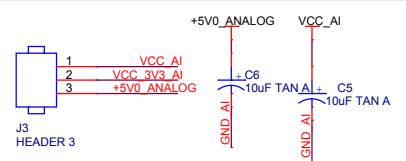

ANALOG & INPUT

Title		
ANALOG & INPUT		
Size	Document Number	Rev
A3	STM32L-Discovery	v1.0
Date:	Sunday, February 26, 2012	Sheet 1 of 1