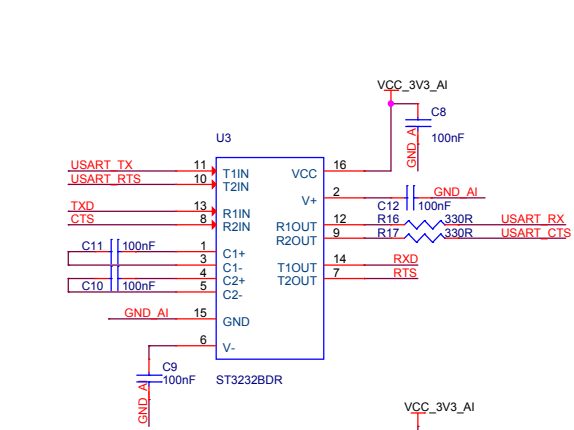

ANALOG & INPUT

Title		
ANALOG & INPUT		
Size	Document Number	Rev
A3	STM32L-Discovery	v1.0
Date:	Sunday, February 26, 2012	Sheet 1 of 1