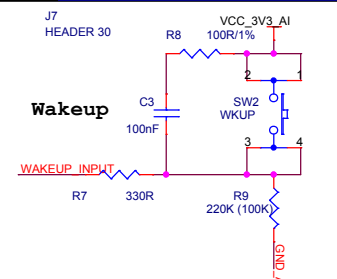

ANALOG & INPUT

Title		
ANALOG & INPUT		
Size	Document Number	Rev
A3	STM32L-Discovery	v1.0
Date:	Sunday, February 26, 2012	Sheet 1 of 1