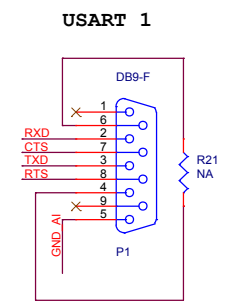

ANALOG & INPUT

Title		
ANALOG & INPUT		
Size	Document Number	Rev
A3	STM32L-Discovery	v1.0
Date:	Sunday, February 26, 2012	Sheet 1 of 1