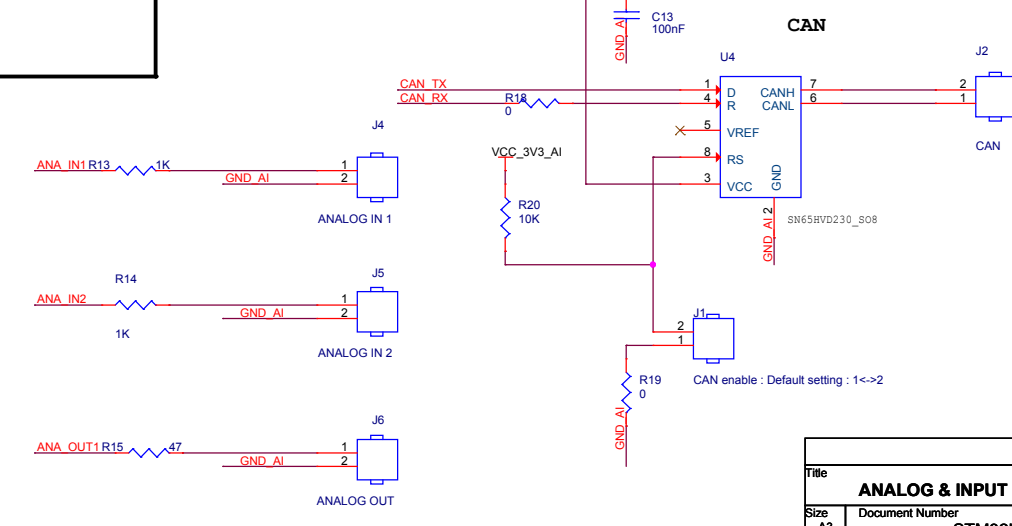

ANALOG & INPUT

Title		
ANALOG & INPUT		
Size	Document Number	Rev
A3	STM32L-Discovery	v1.0
Date:	Sunday, February 26, 2012	Sheet 1 of 1