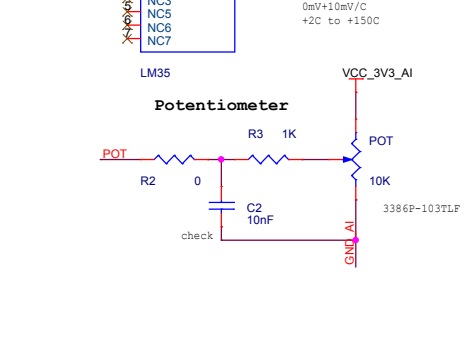

ANALOG & INPUT

Title		
ANALOG & INPUT		
Size	Document Number	Rev
A3	STM32L-Discovery	v1.0
Date:	Sunday, February 26, 2012	Sheet 1 of 1