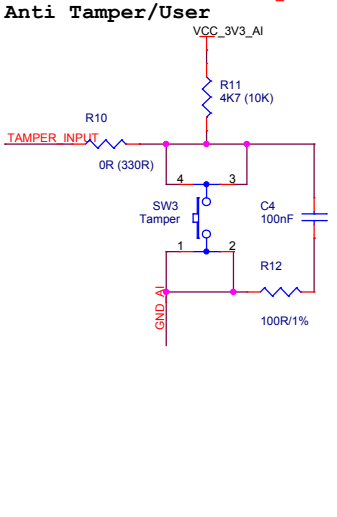

ANALOG & INPUT

Title		
ANALOG & INPUT		
Size	Document Number	Rev
A3	STM32L-Discovery	v1.0
Date:	Sunday, February 26, 2012	Sheet 1 of 1