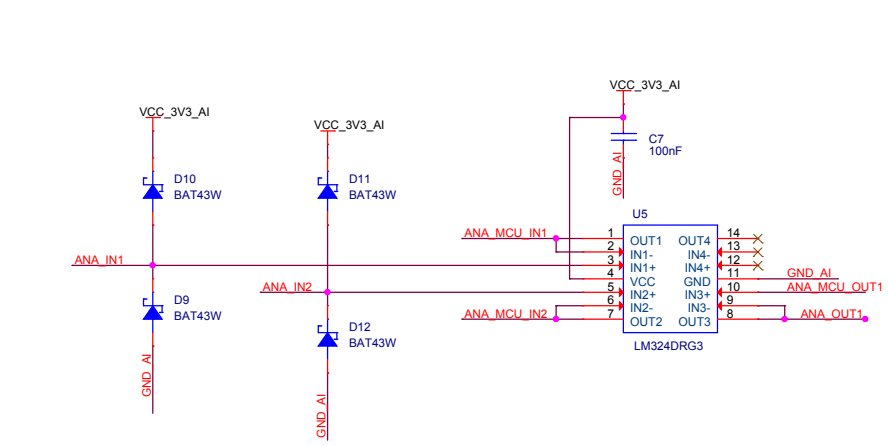

ANALOG & INPUT

Title		
ANALOG & INPUT		
Size	Document Number	Rev
A3	STM32L-Discovery	v1.0
Date:	Sunday, February 26, 2012	Sheet 1 of 1