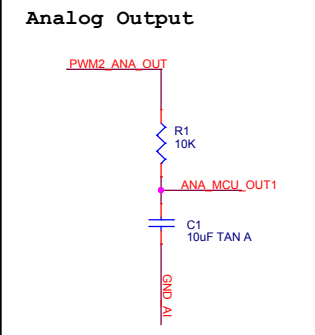

ANALOG & INPUT

Title		
ANALOG & INPUT		
Size	Document Number	Rev
A3	STM32L-Discovery	v1.0
Date:	Sunday, February 26, 2012	Sheet 1 of 1