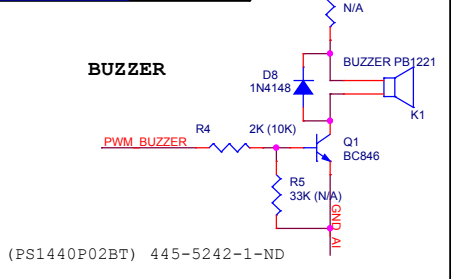

ANALOG & INPUT

Title		
ANALOG & INPUT		
Size	Document Number	Rev
A3	STM32L-Discovery	v1.0
Date:	Sunday, February 26, 2012	Sheet 1 of 1