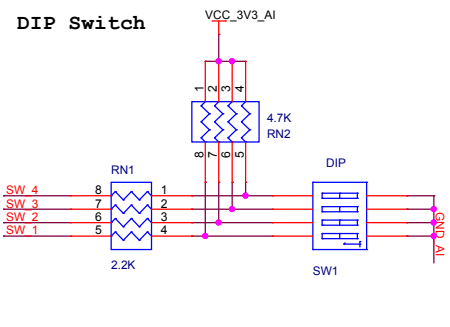

ANALOG & INPUT

Title		
ANALOG & INPUT		
Size	Document Number	Rev
A3	STM32L-Discovery	v1.0
Date:	Sunday, February 26, 2012	Sheet 1 of 1