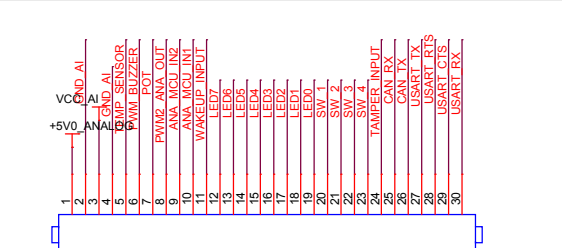

ANALOG & INPUT

Title		
ANALOG & INPUT		
Size	Document Number	Rev
A3	STM32L-Discovery	v1.0
Date:	Sunday, February 26, 2012	Sheet 1 of 1