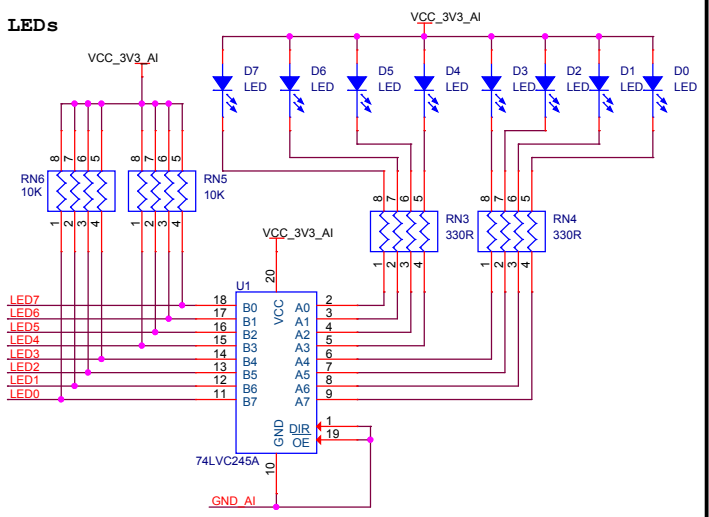

ANALOG & INPUT

Title		
ANALOG & INPUT		
Size	Document Number	Rev
A3	STM32L-Discovery	v1.0
Date:	Sunday, February 26, 2012	Sheet 1 of 1